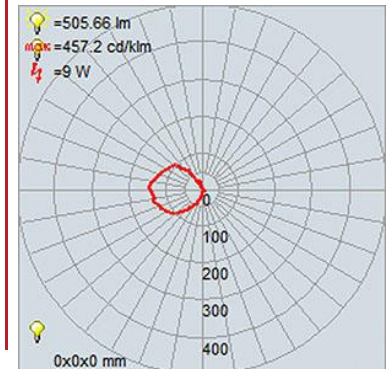

FIXTURE	BACKPLATE / CANOPY
Length:	Length
Width: 7.5"	Width: 4.5"
Diameter	Diameter:
Height: 12.25"	Height: 4.5"
Extension: 9.25"	
Overall Height:	

TECHNICAL SPECIFICATIONS

SPECIFICATIONS

Frame Material: Steel
Diffuser Material: Glass
Lamping Type: SSL (Dedicated LED) Jbox: Standard
Lamping Base: SSL Lamp Wattage: 9 W
Lamp Quantity: 1 Total Wattage: 9 W
Voltage: 120v Lamps Included: Yes

Quantity: _____

Notes: _____

LINE DRAWING

IES FILE

In addition to Access Lighting's purchase and warranty terms and conditions, by signing below or placing an order, you agree that you are authorized to bind the entity placing any order and acknowledge the following: All of sizes and measurements are approximate and all images are for illustrative purposes only. In the event of an inconsistency, the "Product Measurements" section controls. There also may be slight differences in the colors and designs compared to the displayed and printed images.