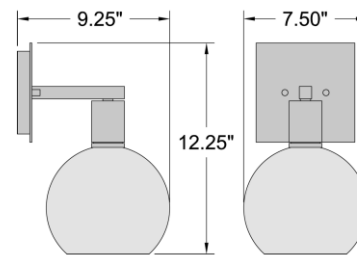

FIXTURE	BACKPLATE / CANOPY
Length:	Length
Width: 7.5"	Width: 4.5"
Diameter	Diameter:
Height: 12.25"	Height: 4.5"
Extension: 9.25"	
Overall Height:	

TECHNICAL SPECIFICATIONS

SPECIFICATIONS

Frame Material: Steel
Diffuser Material: Glass
Lamping Type: SSL (Dedicated LED) Jbox: Standard
Lamping Base: SSL Lamp Wattage: 9 W
Lamp Quantity: 1 Total Wattage: 9 W
Voltage: 120v Lamps Included: Yes

Quantity: _____

Notes: _____

LINE DRAWING

IES FILE

In addition to Access Lighting's purchase and warranty terms and conditions, by signing below or placing an order, you agree that you are authorized to bind the entity placing any order and acknowledge the following: All of sizes and measurements are approximate and all images are for illustrative purposes only. In the event of an inconsistency, the "Product Measurements" section controls. There also may be slight differences in the colors and designs compared to the displayed and printed images.